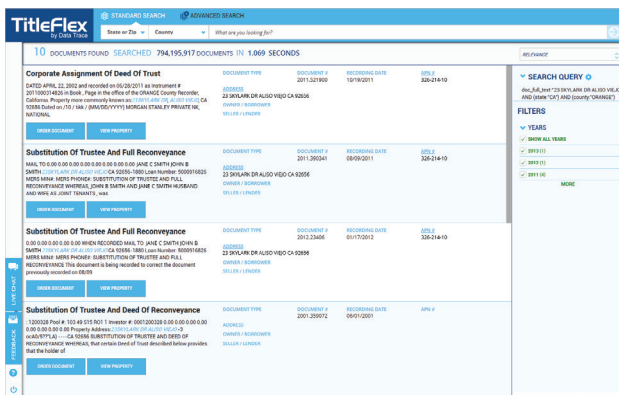

Finding property, homeowner and mortgage information couldn't be easier — or quicker.

Direct Access to DataTrace Title Plants

TitleFlex puts the most comprehensive and accurate property information instantly at your fingertips. You even gain direct access to Data Trace title plants, the industry's broadest and deepest repository of title plant data.

Create Branded Property Profiles

Choose from a wide range of property reports that can be branded to your business and shared with your customers.

Farm with Ease

Quickly produce highly targeted farms for customers with Titleflex's integrated map search, advanced filters and flexible output options. Mix and match list reports, export packages and formatted mailing labels.

FlexSearch™

FlexSearch is a powerful, integrated search engine that enables you to conduct nationwide searches instantly for any name or phrase contained within billions of recorded land documents, such as deeds, judgments, liens and releases. You will discover the documents that contain the precise information you need and review the record's content before ordering.