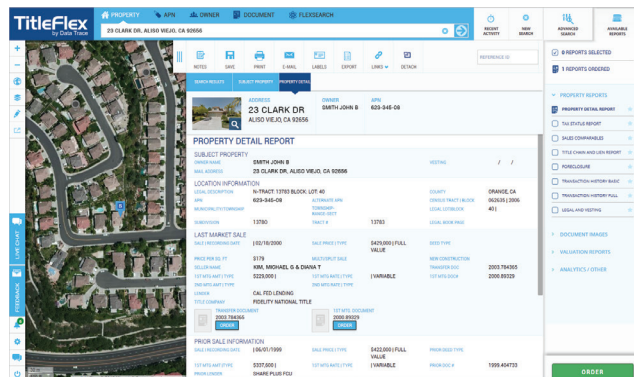

Leverage Data that's Current and Verified

Access to quality data is the most important element in real estate research. With Verified Record you will have the security in

knowing that key fields in standard conveyances and mortgage transactions have been automatically checked against multiple, independent sources. When a match is identified from at least two independent sources, it's marked as a Verified Record. This provides confidence in data that can only be obtained through TitleFlex by DataTrace.

Streamline Your Search

TitleFlex simplifies and streamlines all your research tasks by merging Map, Address, Owner, APN and Advanced Search options into one easy, intuitive solution. This enables you to quickly find and analyze results without adding extra steps. Simply start typing in the integrated search field and suggested results begin to appear.

Finding property, homeowner and mortgage information couldn't be easier — or quicker.

Direct Access to DataTrace Title Plants

TitleFlex puts the most comprehensive and accurate property information instantly at your fingertips. You even gain direct access to Data Trace title plants, the industry's broadest and deepest repository of title plant data.

Create Branded Property Profiles

Choose from a wide range of property reports that can be branded to your business and shared with your customers.

Farm with Ease

Quickly produce highly targeted farms for customers with Titleflex's integrated map search, advanced filters and flexible output options. Mix and match list reports, export packages and formatted mailing labels.