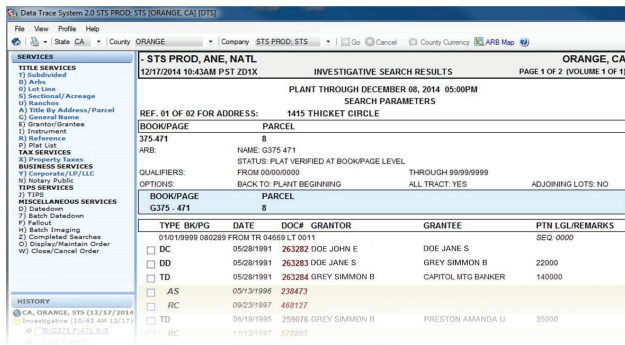

# Title Solutions

DTS For Integrated Tax, Title and Document Images  
 Title IQ Automated Search and Reporting

## Leverage Technology for Today and Tomorrow

The title industry is evolving and so must your property title production. Data Trace offers proven title solutions to help your title business go beyond today and grow profitably into tomorrow. These solutions include the industry's leading title processing platform, Data Trace System (DTS).

### Integrated Property Tax Services

Quickly gather information on the property address associated with the assessed owner(s).

- Validate and confirm the assessed owner with their property
- Match a Situs address with the APN and legal description
- Discover the status of property tax installments for use in sale, refinance or foreclosure reporting